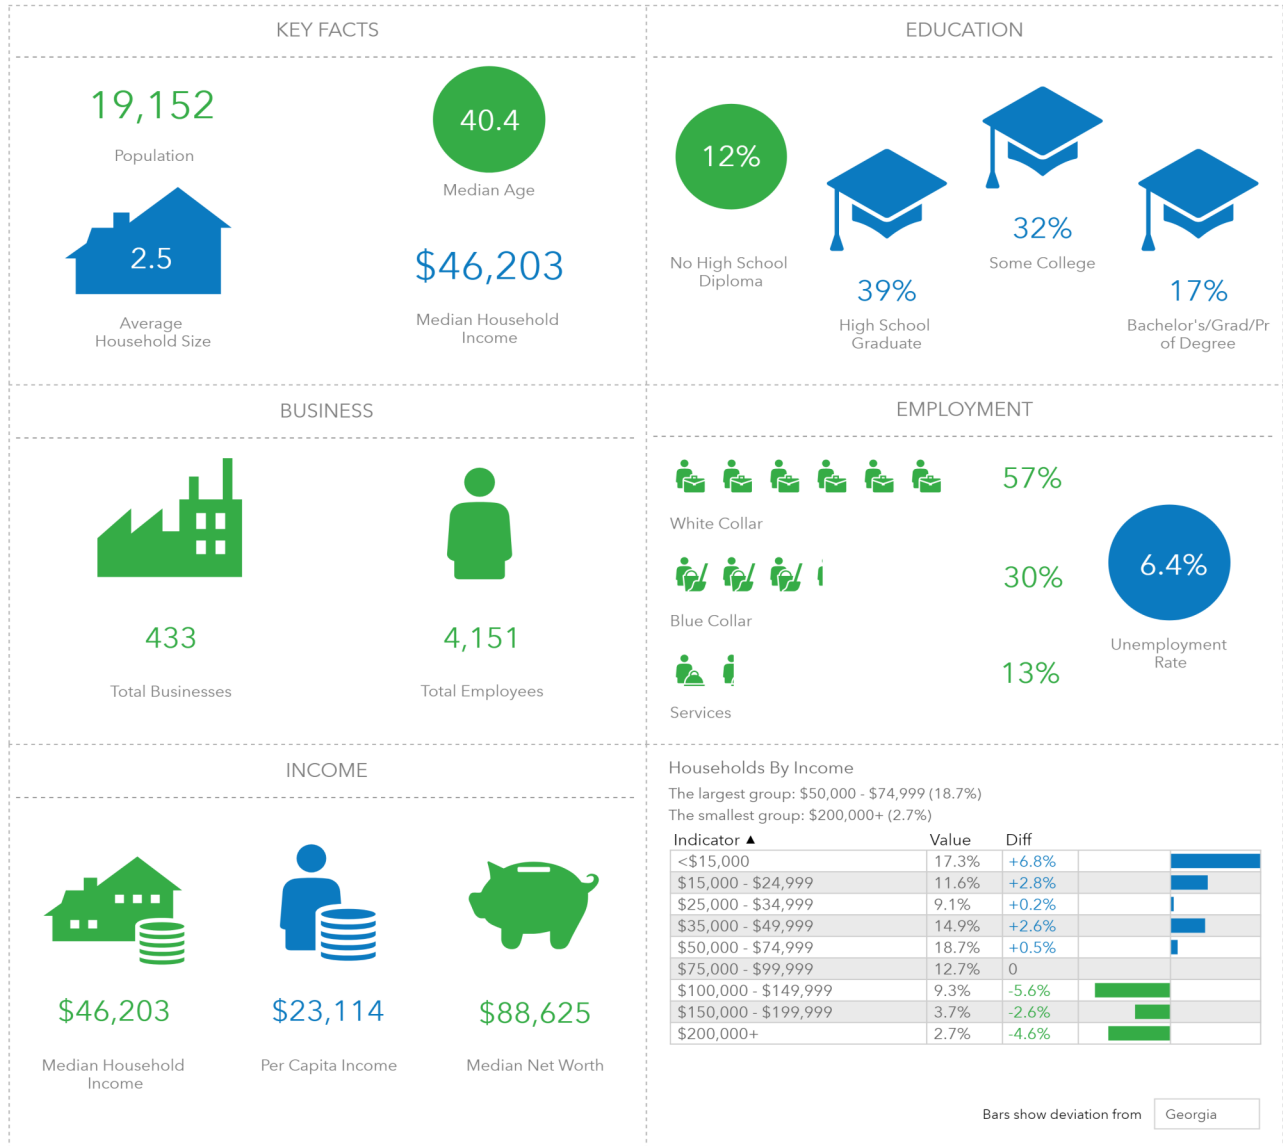

Key Facts - Lamar County

Lamar County, GA
Lamar County, GA (13171)
Geography: County

Prepared by Esri

This infographic contains data provided by Esri, Esri and Data Axle. The vintage of the data is 2021, 2026.

© 2022 Esri

Source: This infographic contains data provided by Esri, Esri and Data Axle. The vintage of the data is 2021, 2026.

Additional data available at: www.threeriversdata.com